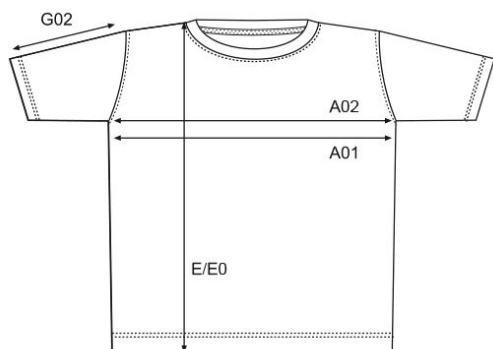

3000 / 3099

Men's Premium-T

measurement table (cm)

	XS	S	M	L	XL	XXL	XXXL	4XL	5XL
A01	46	50	53	56	59	62	65	72	82
E	66	71	72	73	75	77	80	86	93
G02	17	19	20	21	22	23	24	27	30

- A01 1/2 CHEST
- E BODY LENGTH
- G02 SLEEVE LENGTH

product description

T-shirt, single jersey, 100 % cotton, 180 g/m², XS–5XL.

material

100 % cotton

weight

180 g/m²

sizes

XS-5XL

care instructions

packaging units

Unit = 10 pieces.
Carton = 100 pieces.

colours

00/white 11-0601 TPX/TCX	9D/black 19-4205 TPX/TCX	XG/ash 13-4105 TPX/TCX	03/sports grey 17-0000 TPX/TCX	WG/light grey 18-4510 TCX
XH/graphite 19-4305 TPX	MP/brown 19-0809 TPX/TCX	GQ/gold 13-0858 TPX/TCX	OP/orange 17-1350 TPX/TCX	36/fire red 19-1663 TPX/TCX
CB/cherry berry 19-1656TPX/TCX	BY/burgundy 19-2014 TPX/TCX	BB/baby blue 13-4308 TPX/TCX	46/turquoise 18-4440 TPX/TCX	AB/alaskan blue 16-4132 TCX
VB/royal 19-4056 TPX/TCX	54/navy 19-4025 TPX/TCX	WL/wild lime 13-0442 TPX/TCX	KG/kelly green 16-6138 TPX/TCX	RH/jade 16-4834 TPX/TCX
RZ/forest 19-5920 TPX/TCX	CS/khaki 19-0414 TPX/TCX			