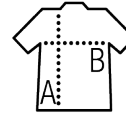

### Qualité

MESH POLYESTER 140  
100% polyester effet respirant - Dry fit  
Colletage au col

### Style

Manches raglan  
Dos plus long

Tailles	XS	S	M	L	XL	XXL
A/B	60/41	62/44	64/47	66/50	68/53	70/56

SOL'S SPORTY  
11939